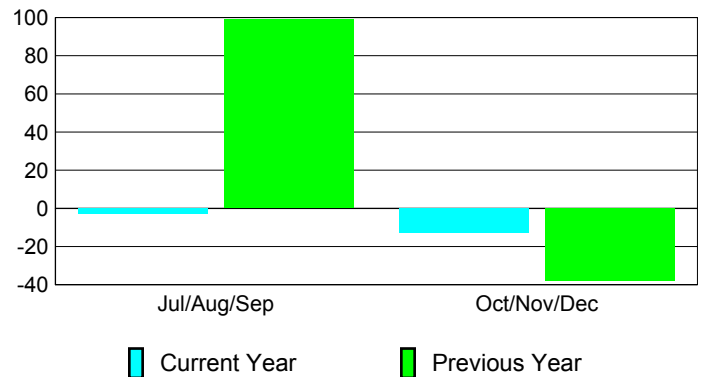

Comparison of Membership Gain/Loss

Current Year Compared to the Previous Year