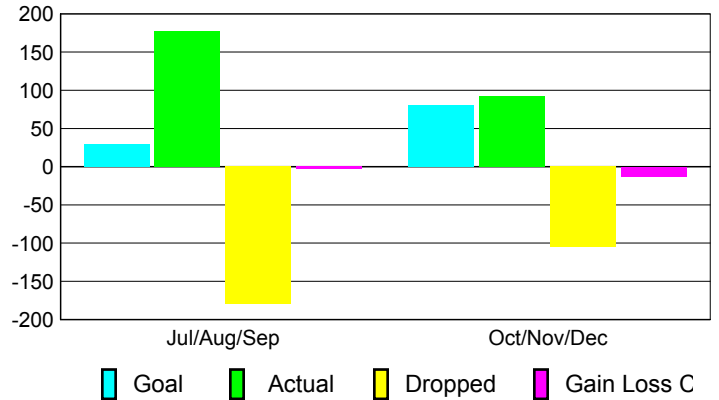

Membership Results 2010-2011

Goal, New, Dropped, Gain/Loss