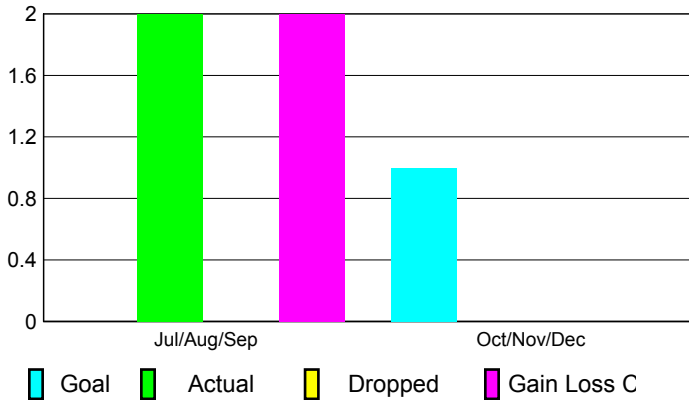

2010-2011 GMT Reports for District (or Undistricted) **District 330 A**

GMT: **Shinobu Goto**

Location: **JAPAN**

GMT CA: **5**

CLUBS

Club Results
2010-2011

Clubs
2009-2010

Month	New Club Goal	Actual New Clubs	Actual Dropped Clubs	Gain/Loss of Clubs	Gain/Loss of Clubs
Jul/Aug/Sep	0	2	0	2	0
Oct/Nov/Dec	1	0	0	0	0
Totals	1	2	0	2	0

Club Results 2010-2011

Goal, New, Dropped, Gain/Loss

Comparison of Club Gain/Loss

Current Year Compared to the Previous Year

YTD Status Quo Clubs 2010-2011

Status Quo Clubs Compared to Status Quo Members

MEMBERSHIP